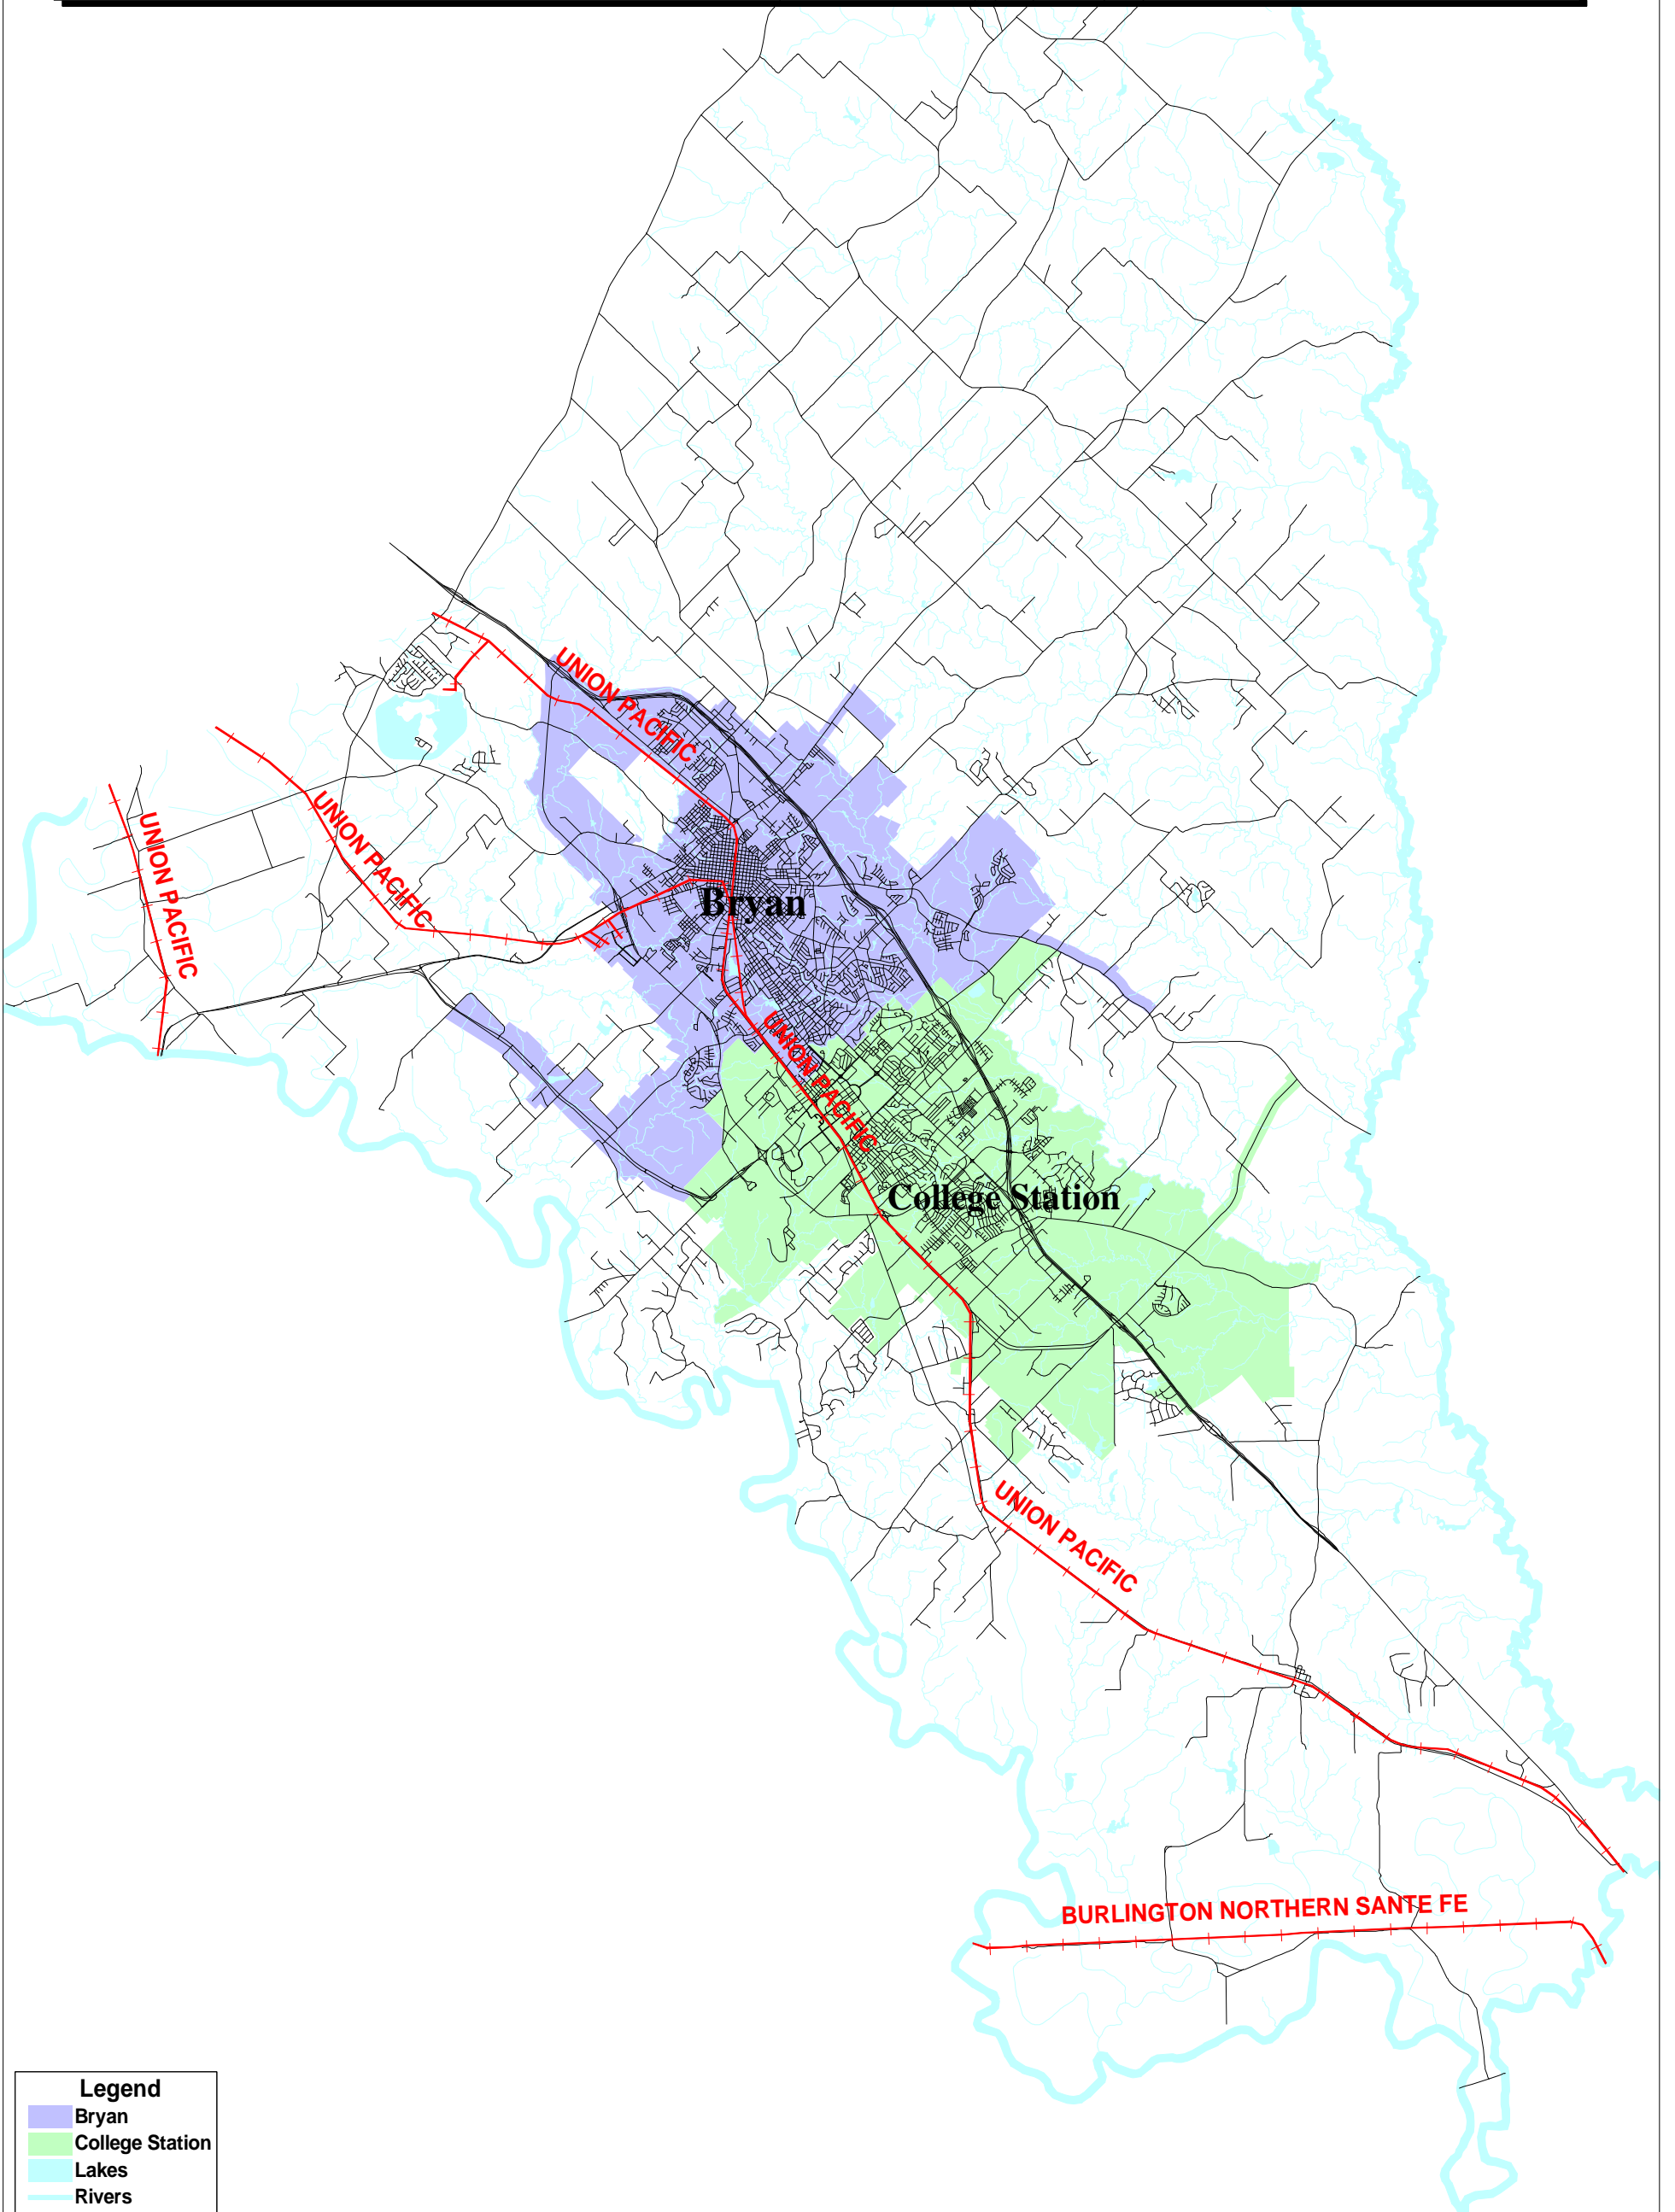

Brazos County Railroads

Locations and Owners

Legend

- Bryan
- College Station
- Lakes
- Rivers
- Streets
- Rail

0 1 2 3
Miles

09/24/09

BCS MPO
BRYAN/COLLEGE STATION METROPOLITAN PLANNING ORGANIZATION