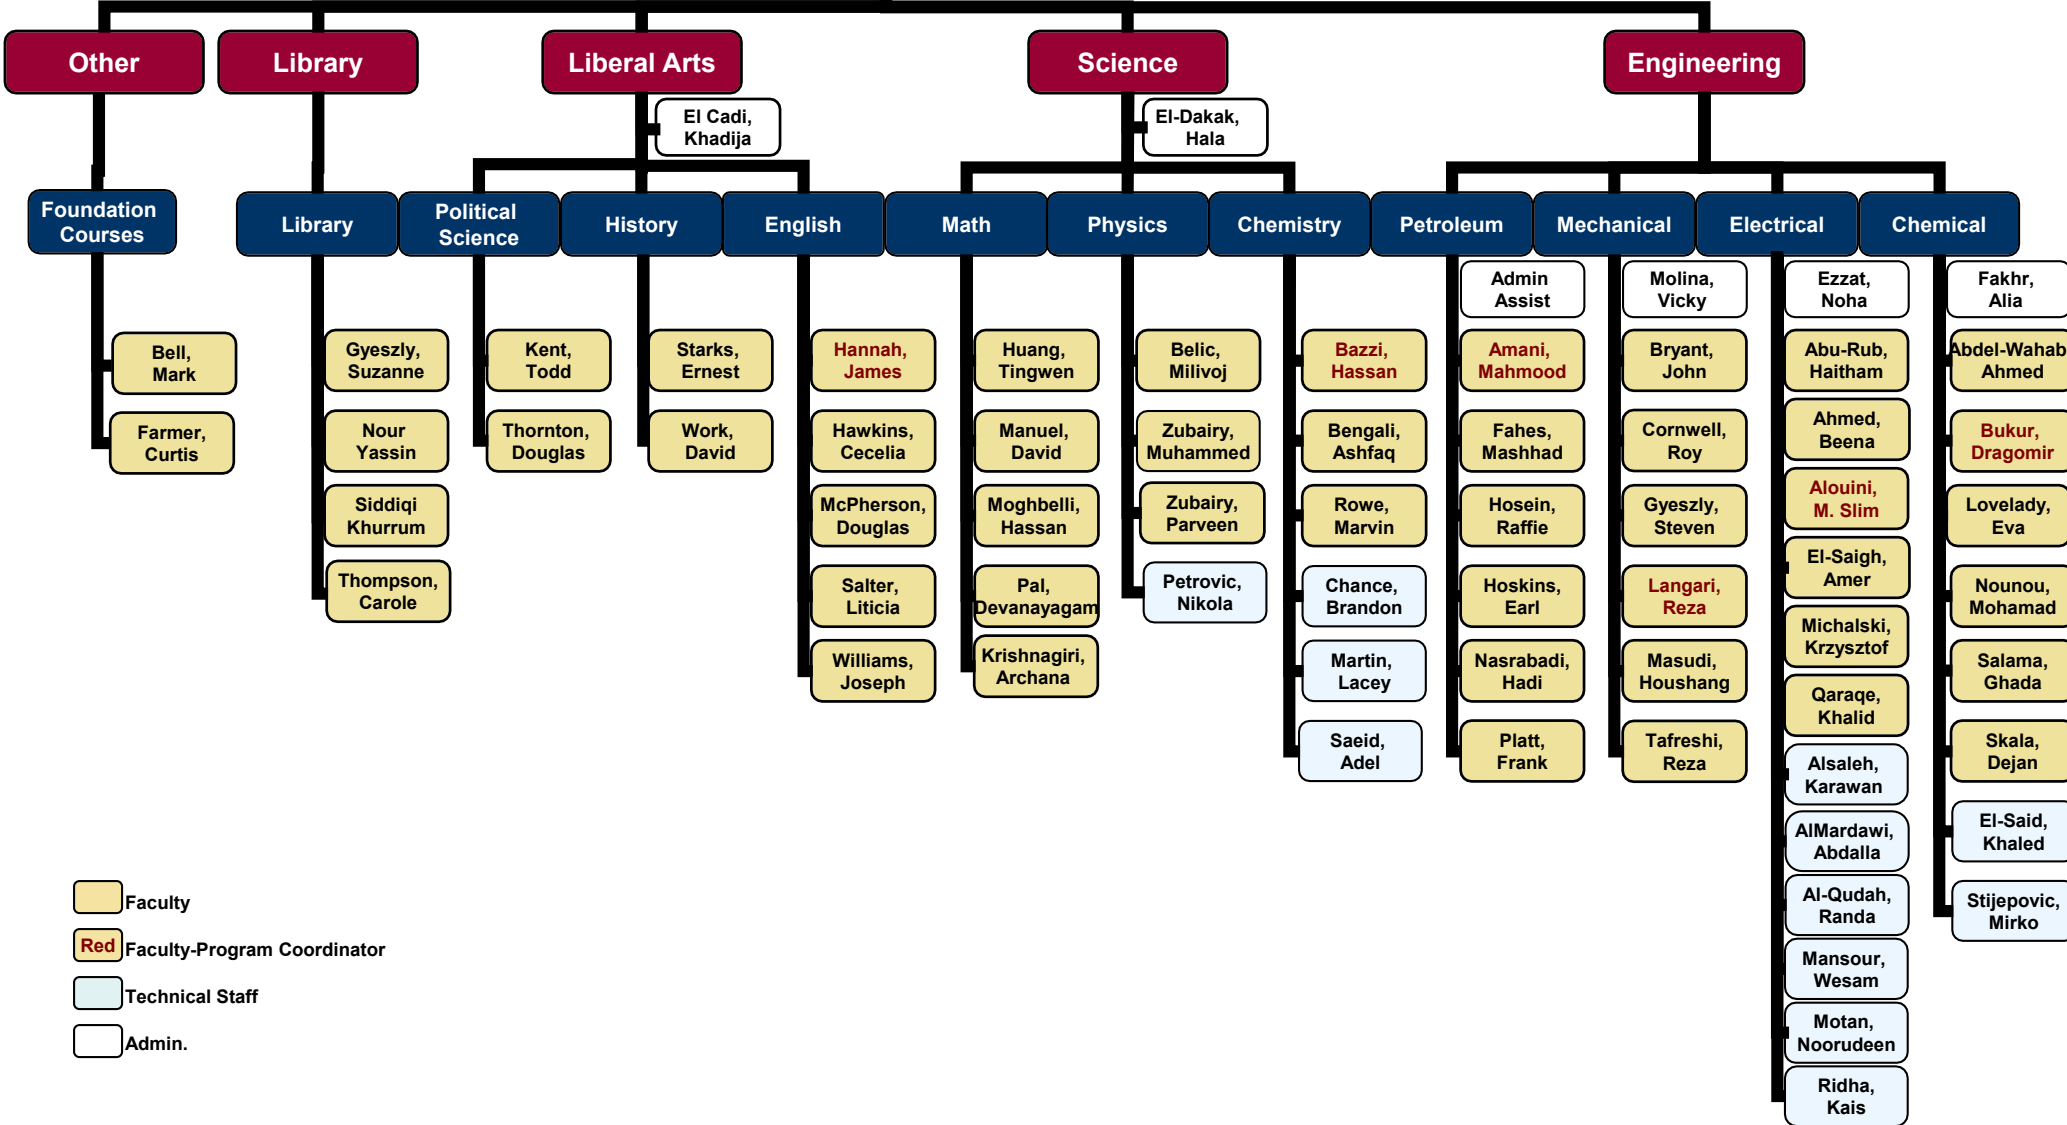

# Faculty Organizational Chart 2006-2007

**Holste, James**  
Associate Dean for  
Academic Affairs

Raslan, Abir

- Faculty
- Faculty-Program Coordinator
- Technical Staff
- Admin.