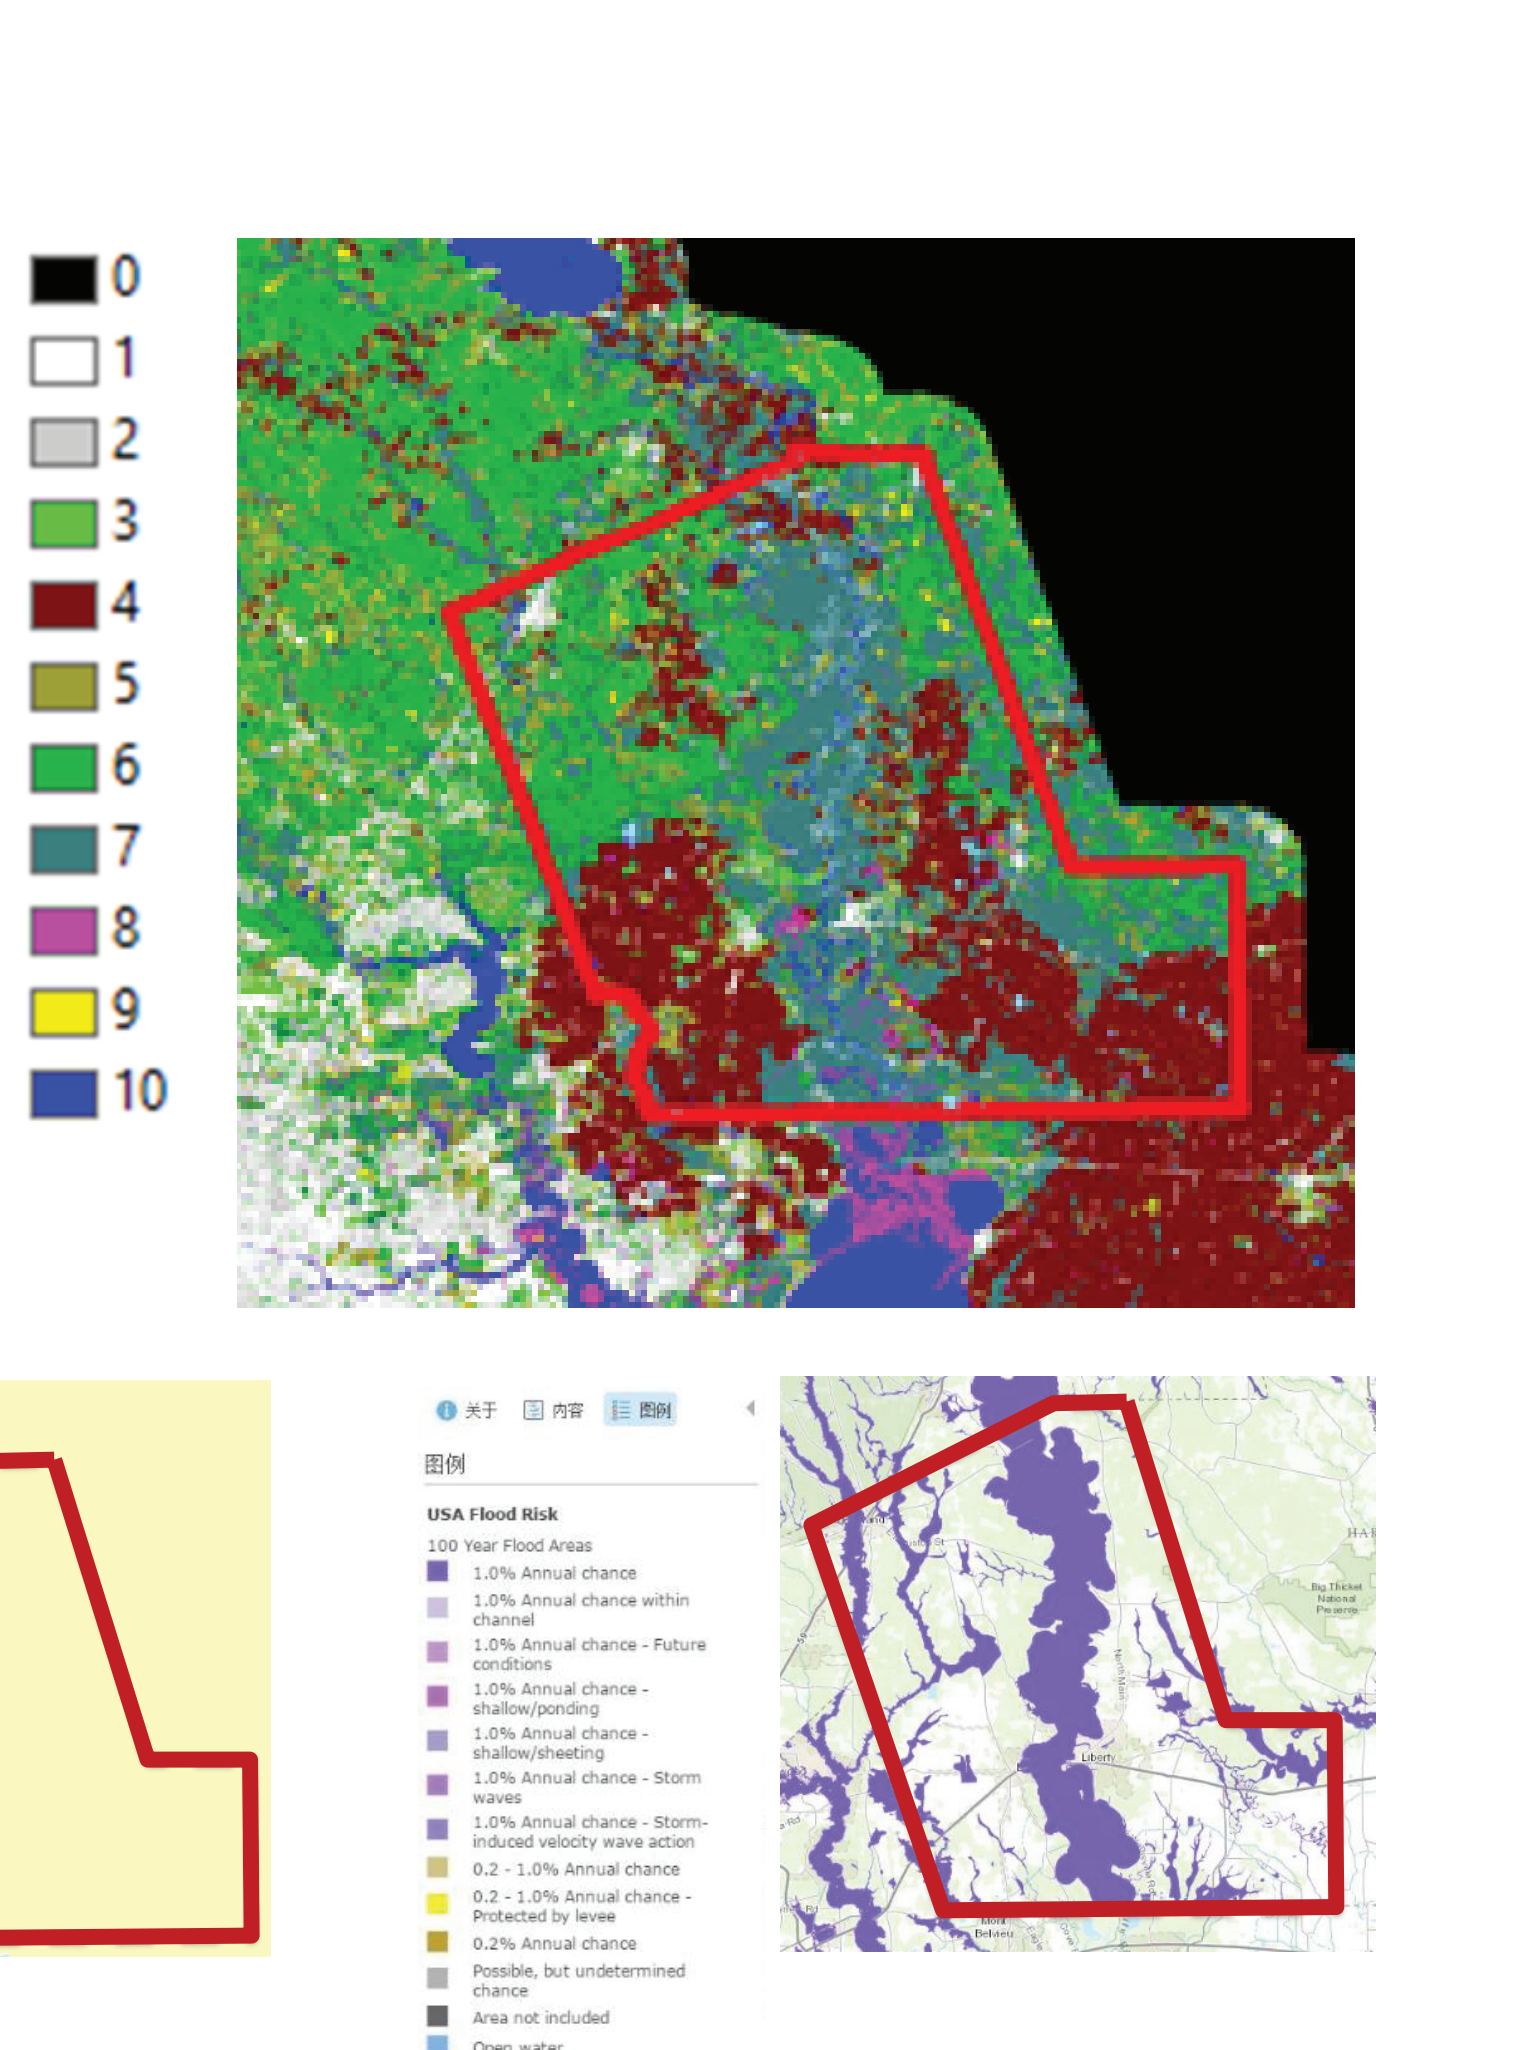

STUDY AREA | POPULATION

- Founded in 1836 in the precivil war Republic of Texas.
- Liberty was incorporated as a city and the county seat in 1837.
- 1,176 Square Miles
- Borders Harris County (contains City of Houston)
- Rural county with approximately 88% of its land used for agricultural purposes.

State of Texas Population:	25,639,373
Liberty County Population:	76,013
Percent of State Population:	0.002%
Population Density:	65 People/Sq. Mi.

- Top Three Largest Cities in Liberty County (in population):
- 1) Liberty City: 8,586
 - 2) Cleveland City: 7,671
 - 3) Dayton City: 7,355

TOTAL: 23,612 (of the 76,013 county total)

Only 31% of the total county's total population is located within the county's three largest cities.

ECONOMY

ENVIRONMENT

LAND USE

There was no zoning map available for Liberty County, therefore the existing land uses of the City of Cleveland will be analyzed. There are several pockets of vacant land in the city but they seem to be too close to the floodplain and not desirable for development. I am uncertain as to whether the City of Cleveland will support future land uses. If there is future development Liberty County can annex some of the land to the south.

Source: Cleveland Independent School District, Dayton Independent School District, Devers Independent School District, Hardin Independent School District, Hull-Daisetta Independent School District, Liberty Independent School District, and Tarkington Independent School District, n.d.