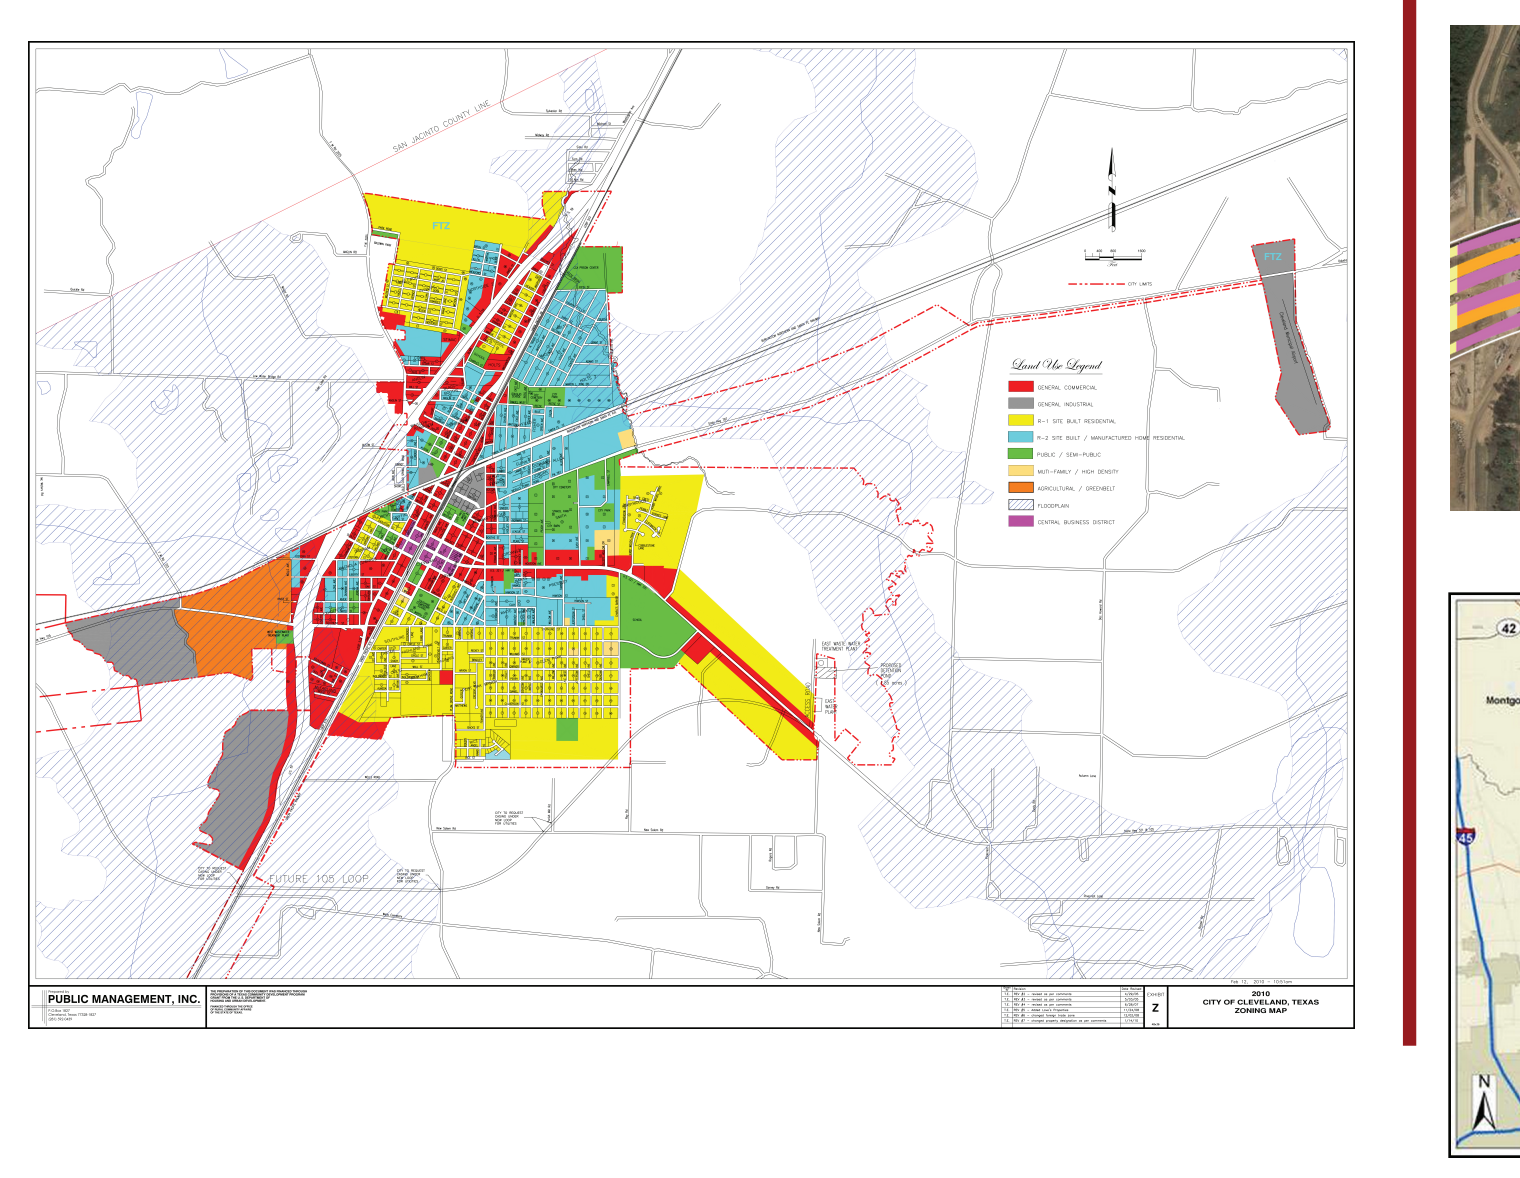

STUDY AREA | POPULATION

- Founded in 1836 in the precivil war Republic of Texas.
- Liberty was incorporated as a city and the county seat in 1837.
- 1,176 Square Miles
- Borders Harris County (contains City of Houston)
- Rural county with approximately 88% of its land used for agricultural purposes.

State of Texas Population:	25,639,373
Liberty County Population:	76,013
Percent of State Population:	0.002%
Population Density:	65 People/Sq. Mi.

- Top Three Largest Cities in Liberty County (in population):
- 1) Liberty City: 8,586
 - 2) Cleveland City: 7,671
 - 3) Dayton City: 7,355

TOTAL: 23,612 (of the 76,013 county total)

Only 31% of the total county's total population is located within the county's three largest cities.

ECONOMY

ENVIRONMENT

LAND USE

There was no zoning map available for Liberty County, therefore the existing land uses of the City of Cleveland will be analyzed. There are several pockets of vacant land in the city but they seem to be too close to the floodplain and not desirable for development. I am uncertain as to whether the City of Cleveland will support future land uses. If there is future development Liberty County can annex some of the land to the south.

TRANSPORTATION & INFRASTRUCTURE

- CORRECTIONAL FACILITIES**
- Cleveland Correction Center (Privately Owned Men's Prison)
 - L. V. Hightower Unit (Women's Prison)
 - Dempsey Henley State Jail (Women)
 - Lucile Plane State Jail (Women)
- OTHER INFRASTRUCTURE**
- Trinity River Nation Wildlife Refuge
 - Big Thicket National Preserve