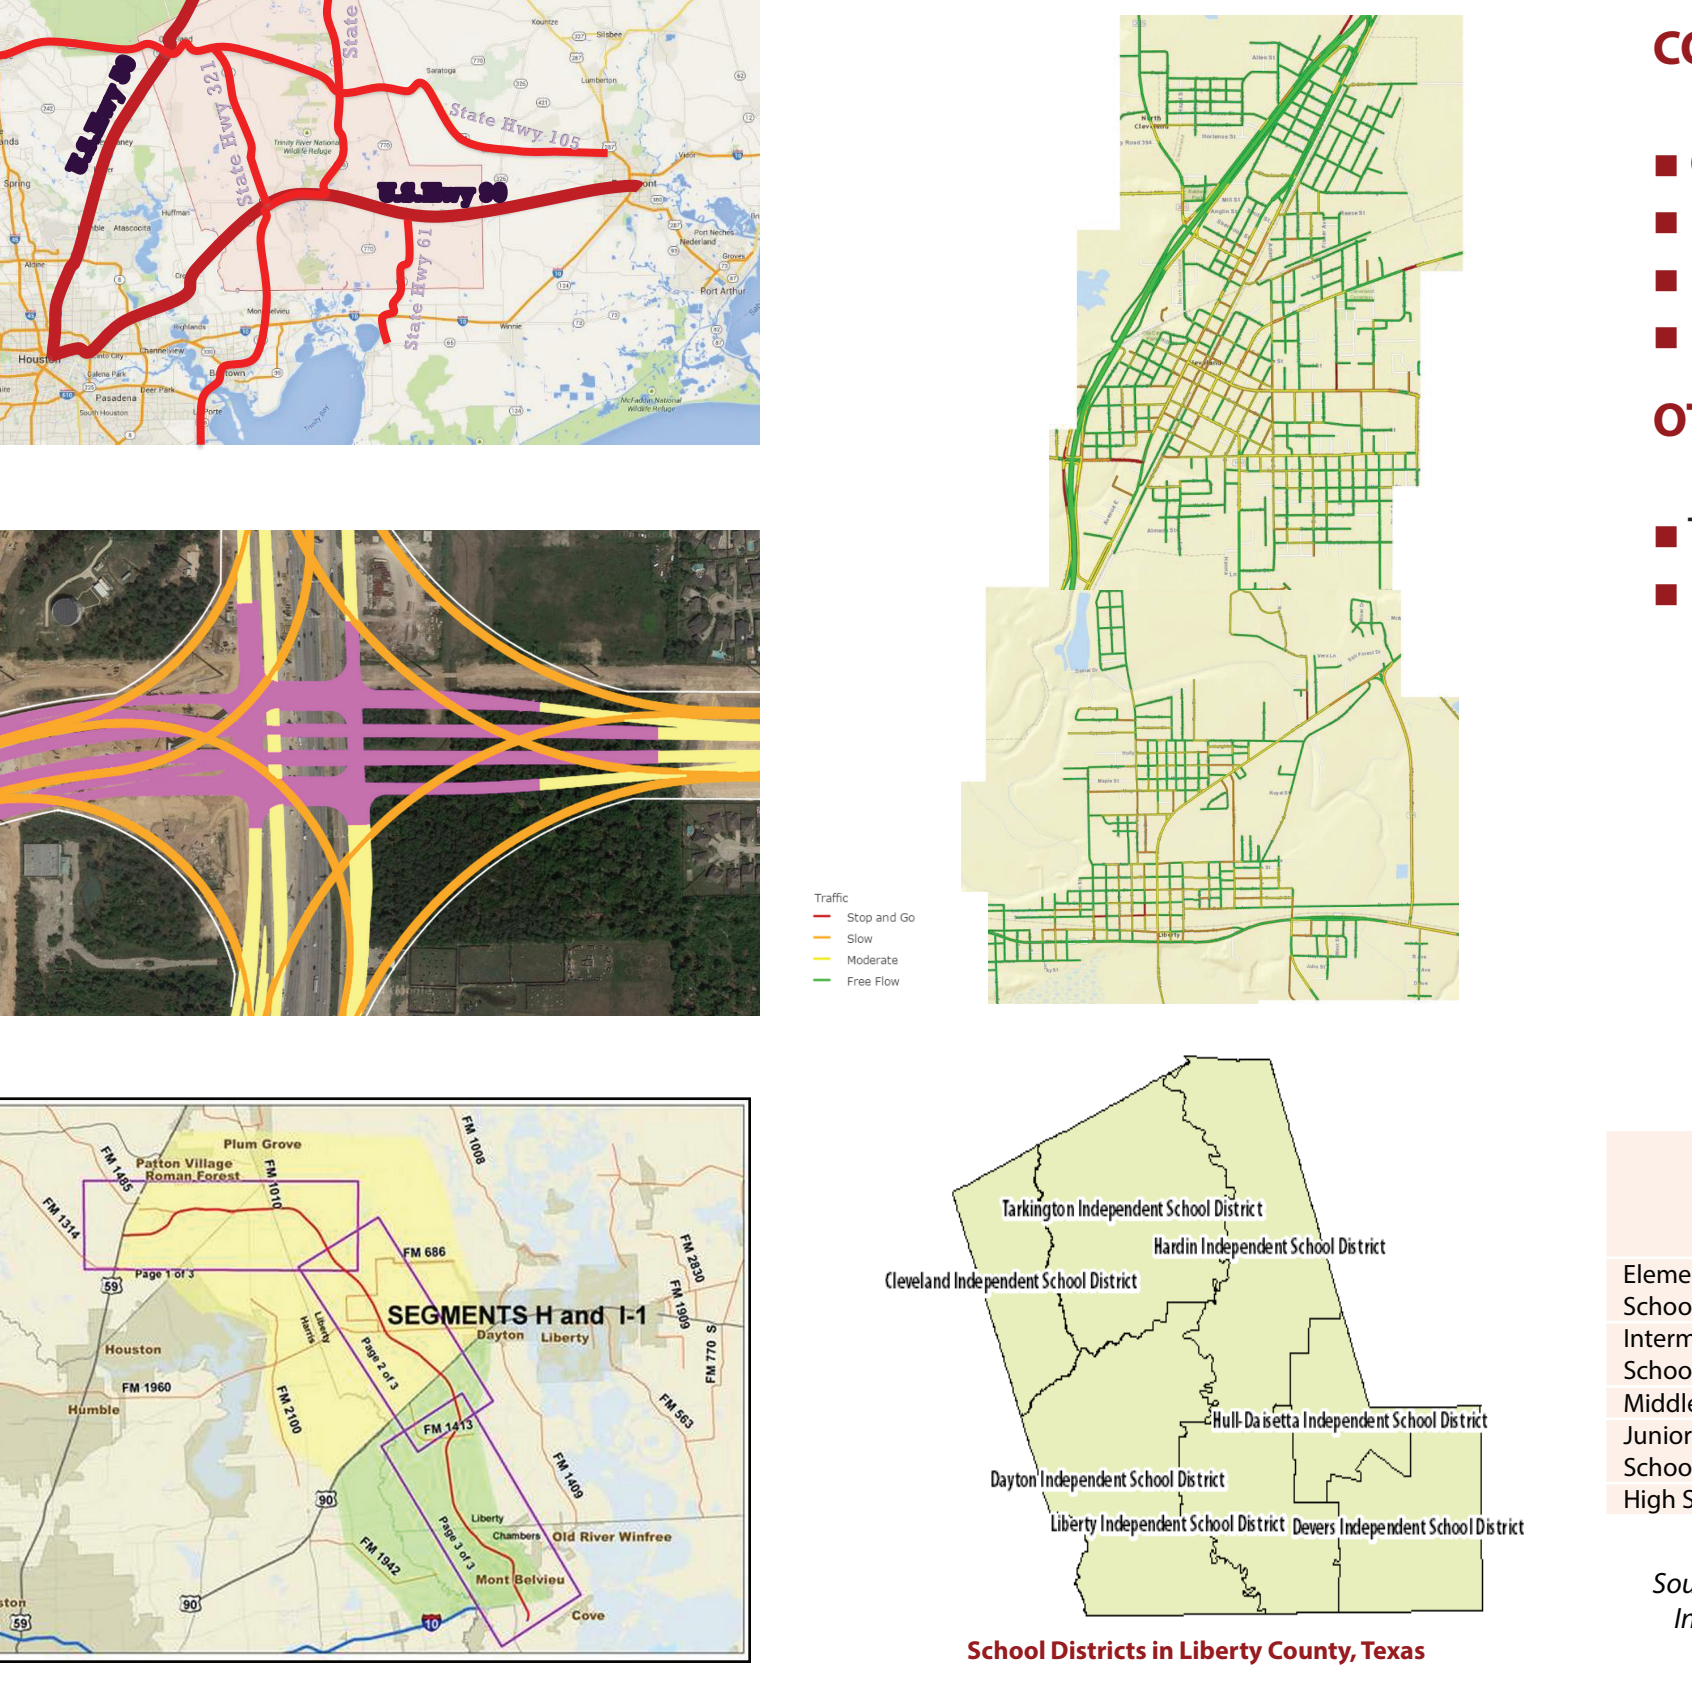

STUDY AREA | POPULATION

- Founded in 1836 in the precivil war Republic of Texas.
- Liberty was incorporated as a city and the county seat in 1837.
- 1,176 Square Miles
- Borders Harris County (contains City of Houston)
- Rural county with approximately 88% of its land used for agricultural purposes.

State of Texas Population:	25,639,373
Liberty County Population:	76,013
Percent of State Population:	0.002%
Population Density:	65 People/Sq. Mi.

- Top Three Largest Cities in Liberty County (in population):
- 1) Liberty City: 8,586
 - 2) Cleveland City: 7,671
 - 3) Dayton City: 7,355

TOTAL: 23,612 (of the 76,013 county total)

Only 31% of the total county's total population is located within the county's three largest cities.

ECONOMY

ENVIRONMENT

LAND USE

There was no zoning map available for Liberty County, therefore the existing land uses of the City of Cleveland will be analyzed. There are several pockets of vacant land in the city but they seem to be too close to the floodplain and not desirable for development. I am uncertain as to whether the City of Cleveland will support future land uses. If there is future development Liberty County can annex some of the land to the south.

TRANSPORTATION & INFRASTRUCTURE

- CORRECTIONAL FACILITIES**
- Cleveland Correction Center (Privately Owned Men's Prison)
 - L. V. Hightower Unit (Women's Prison)
 - Dempsey Henley State Jail (Women)
 - Lucile Plane State Jail (Women)
- OTHER INFRASTRUCTURE**
- Trinity River Nation Wildlife Refuge
 - Big Thicket National Preserve